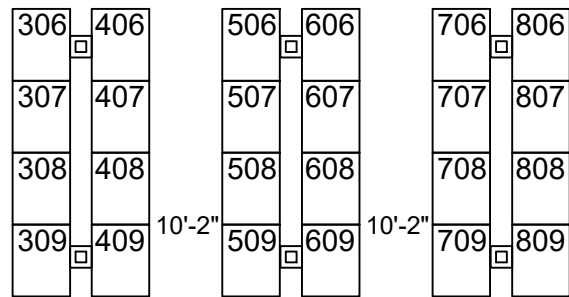

GENERAL SESSION PLAZA BALLROOM

ISHRS MEETING SPACE
(BREAKOUTS)

ISHRS MEETING SPACE
(BREAKOUTS)

PLAZA BALLROOM

GENERAL SESSION
ENTRANCE

ENTRANCE FROM
GUEST ROOMS

ISHRS
REGISTRATION

ESCALATOR ENTRANCE
FROM LOBBY

**BOOTH COUNT:
8'X10' - 74**

16'

10'-3"

10'

10'-2"

10'-2"

10'

901
902

903
904

905
906

907

207
208
209
210

MAIN CATERING AREA

ISHRS 2024 32nd World Congress

October 17 - 19, 2024

Sheraton Downtown Denver / Foyer of Plaza Ballroom / Denver, Colorado

No furnishings included.

Measurements:

Floor space 8 ft. deep x 10 ft. wide

Back wall 8 ft. high

Side walls 3 ft. high