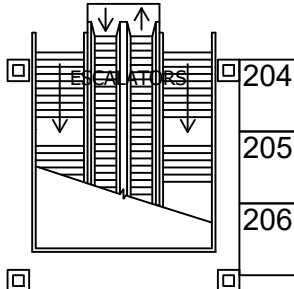

GENERAL SESSION PLAZA BALLROOM

ISHRS MEETING SPACE
(BREAKOUTS)

ISHRS MEETING SPACE
(BREAKOUTS)

PLAZA BALLROOM

GENERAL SESSION
ENTRANCE

ENTRANCE FROM
GUEST ROOMS

ISHRS
REGISTRATION

ESCALATOR ENTRANCE
FROM LOBBY

**BOOTH COUNT:
8'X10' - 74**

16'

10'-3"

10'

10'-2"

10'-2"

10'

901
902

No furnishings included.

Measurements:

Floor space 8 ft. deep x 10 ft. wide

Back wall 8 ft. high

Side walls 3 ft. high